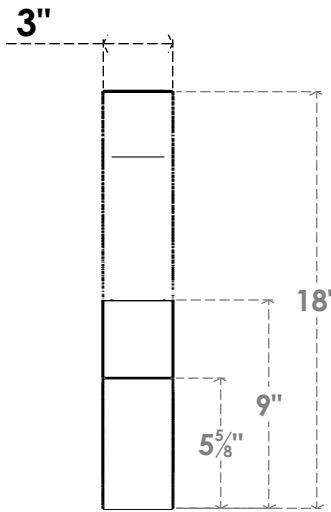

ITEM NUMBER: BRCPO030X14000X18000RID

3"W X 14"D X 18"H RIDGEWOOD ARCHITECTURAL GRADE PVC OPEN BRACE

SIDE PROFILE

FRONT PROFILE

ISOMETRIC

EKENA MILLWORK
2300 WEST MAIN ST.
CLARKSVILLE, TX 75426
TOLL FREE: 866-607-0453
WWW.EKENAMILLWORK.COM

NOTES

1. INSTALLATION TO BE COMPLETED IN ACCORDANCE WITH MANUFACTURER'S SPECIFICATIONS.
2. DRAWING MAY NOT BE TO SCALE
3. THIS DRAWING IS INTENDED FOR DESIGN AND PLANNING PURPOSES ONLY.
4. ALL INFORMATION CONTAINED HEREIN WAS CURRENT AT THE TIME OF DEVELOPMENT BUT MUST BE REVIEWED AND APPROVED BY THE PRODUCT MANUFACTURER TO BE CONSIDERED ACCURATE.
5. ARCHITECTURAL GRADE PVC PRODUCTS ARE MADE FROM EXPANDED CELLULAR PVC AND COME NATURALLY WHITE BUT MAY BE PAINTED