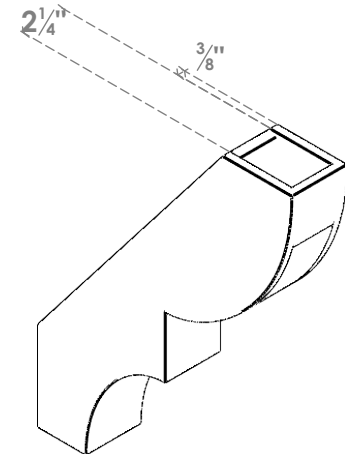

ITEM NUMBER: BRCPO030X14000X18000RID

3"W X 14"D X 18"H RIDGEWOOD ARCHITECTURAL GRADE PVC OPEN BRACE

SIDE PROFILE

FRONT PROFILE

ISOMETRIC

EKENA MILLWORK
2300 WEST MAIN ST.
CLARKSVILLE, TX 75426
TOLL FREE: 866-607-0453
WWW.EKENAMILLWORK.COM