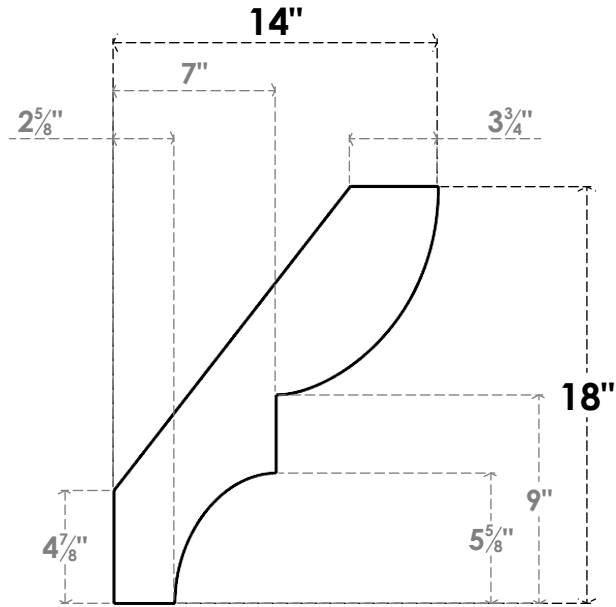

ITEM NUMBER: BRCPO030X14000X18000RID

3"W X 14"D X 18"H RIDGEWOOD ARCHITECTURAL GRADE PVC OPEN BRACE

SIDE PROFILE

FRONT PROFILE

ISOMETRIC

EKENA MILLWORK
2300 WEST MAIN ST.
CLARKSVILLE, TX 75426
TOLL FREE: 866-607-0453
WWW.EKENAMILLWORK.COM